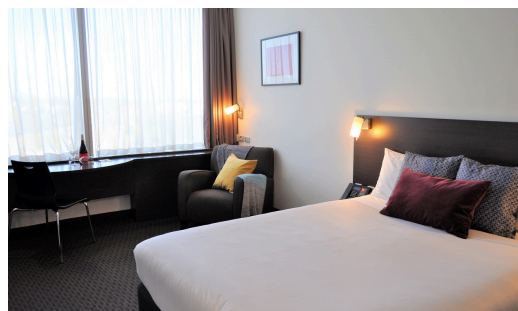

Join **[ALL Meeting Planner](#)** to earn DOUBLE Meeting Planner Points until 31st May 2025

Not a Member? [Join Now](#)

\$60.00pp Full Day Delegate Package

- Kick off your day with a Welcome Barista Coffee
- All day Nespresso coffee & Dilmah tea selection
- Chef's selection morning and afternoon tea, working style lunch,
- Plenary room hire, note pads, pens, Iced water, mints
- Whiteboard and Flip Chart
- High Speed Wi-Fi, LCD TV with HDMI Connection
- Dedicated on-site Event Planner
- Discounted Group Accommodation Rates available
- Complimentary secure, undercover parking valued at \$20 per day
- 30 minutes of complimentary canapés and celebratory beverage (beer, wine & soft drink)